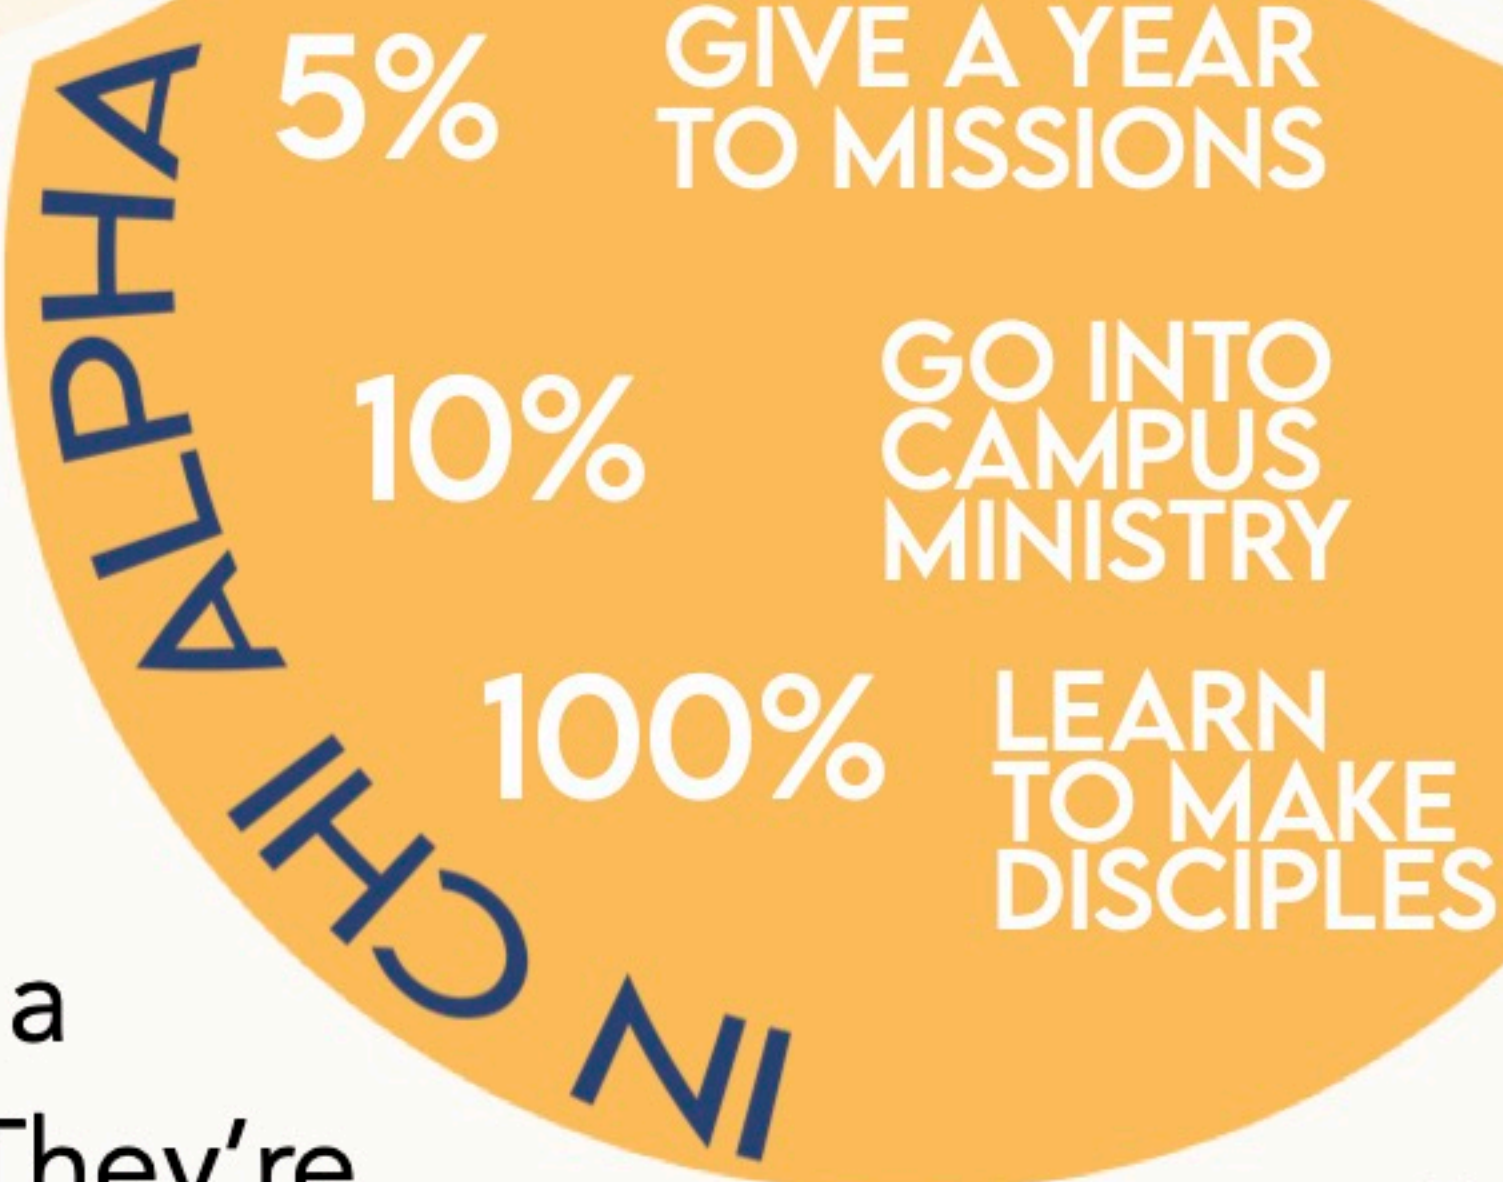

WHY REACH THE CAMPUS?

STUDENTS

... are God's powerful resource for redeeming a lost and broken world. They're on the eager edge of life, ready to be launched into God's mission. Students need mentors to model what it means to follow Jesus. We reach them on campus and teach them to disciple the students in the halls around them. Responsibility is like Miracle-Gro in their spiritual lives!